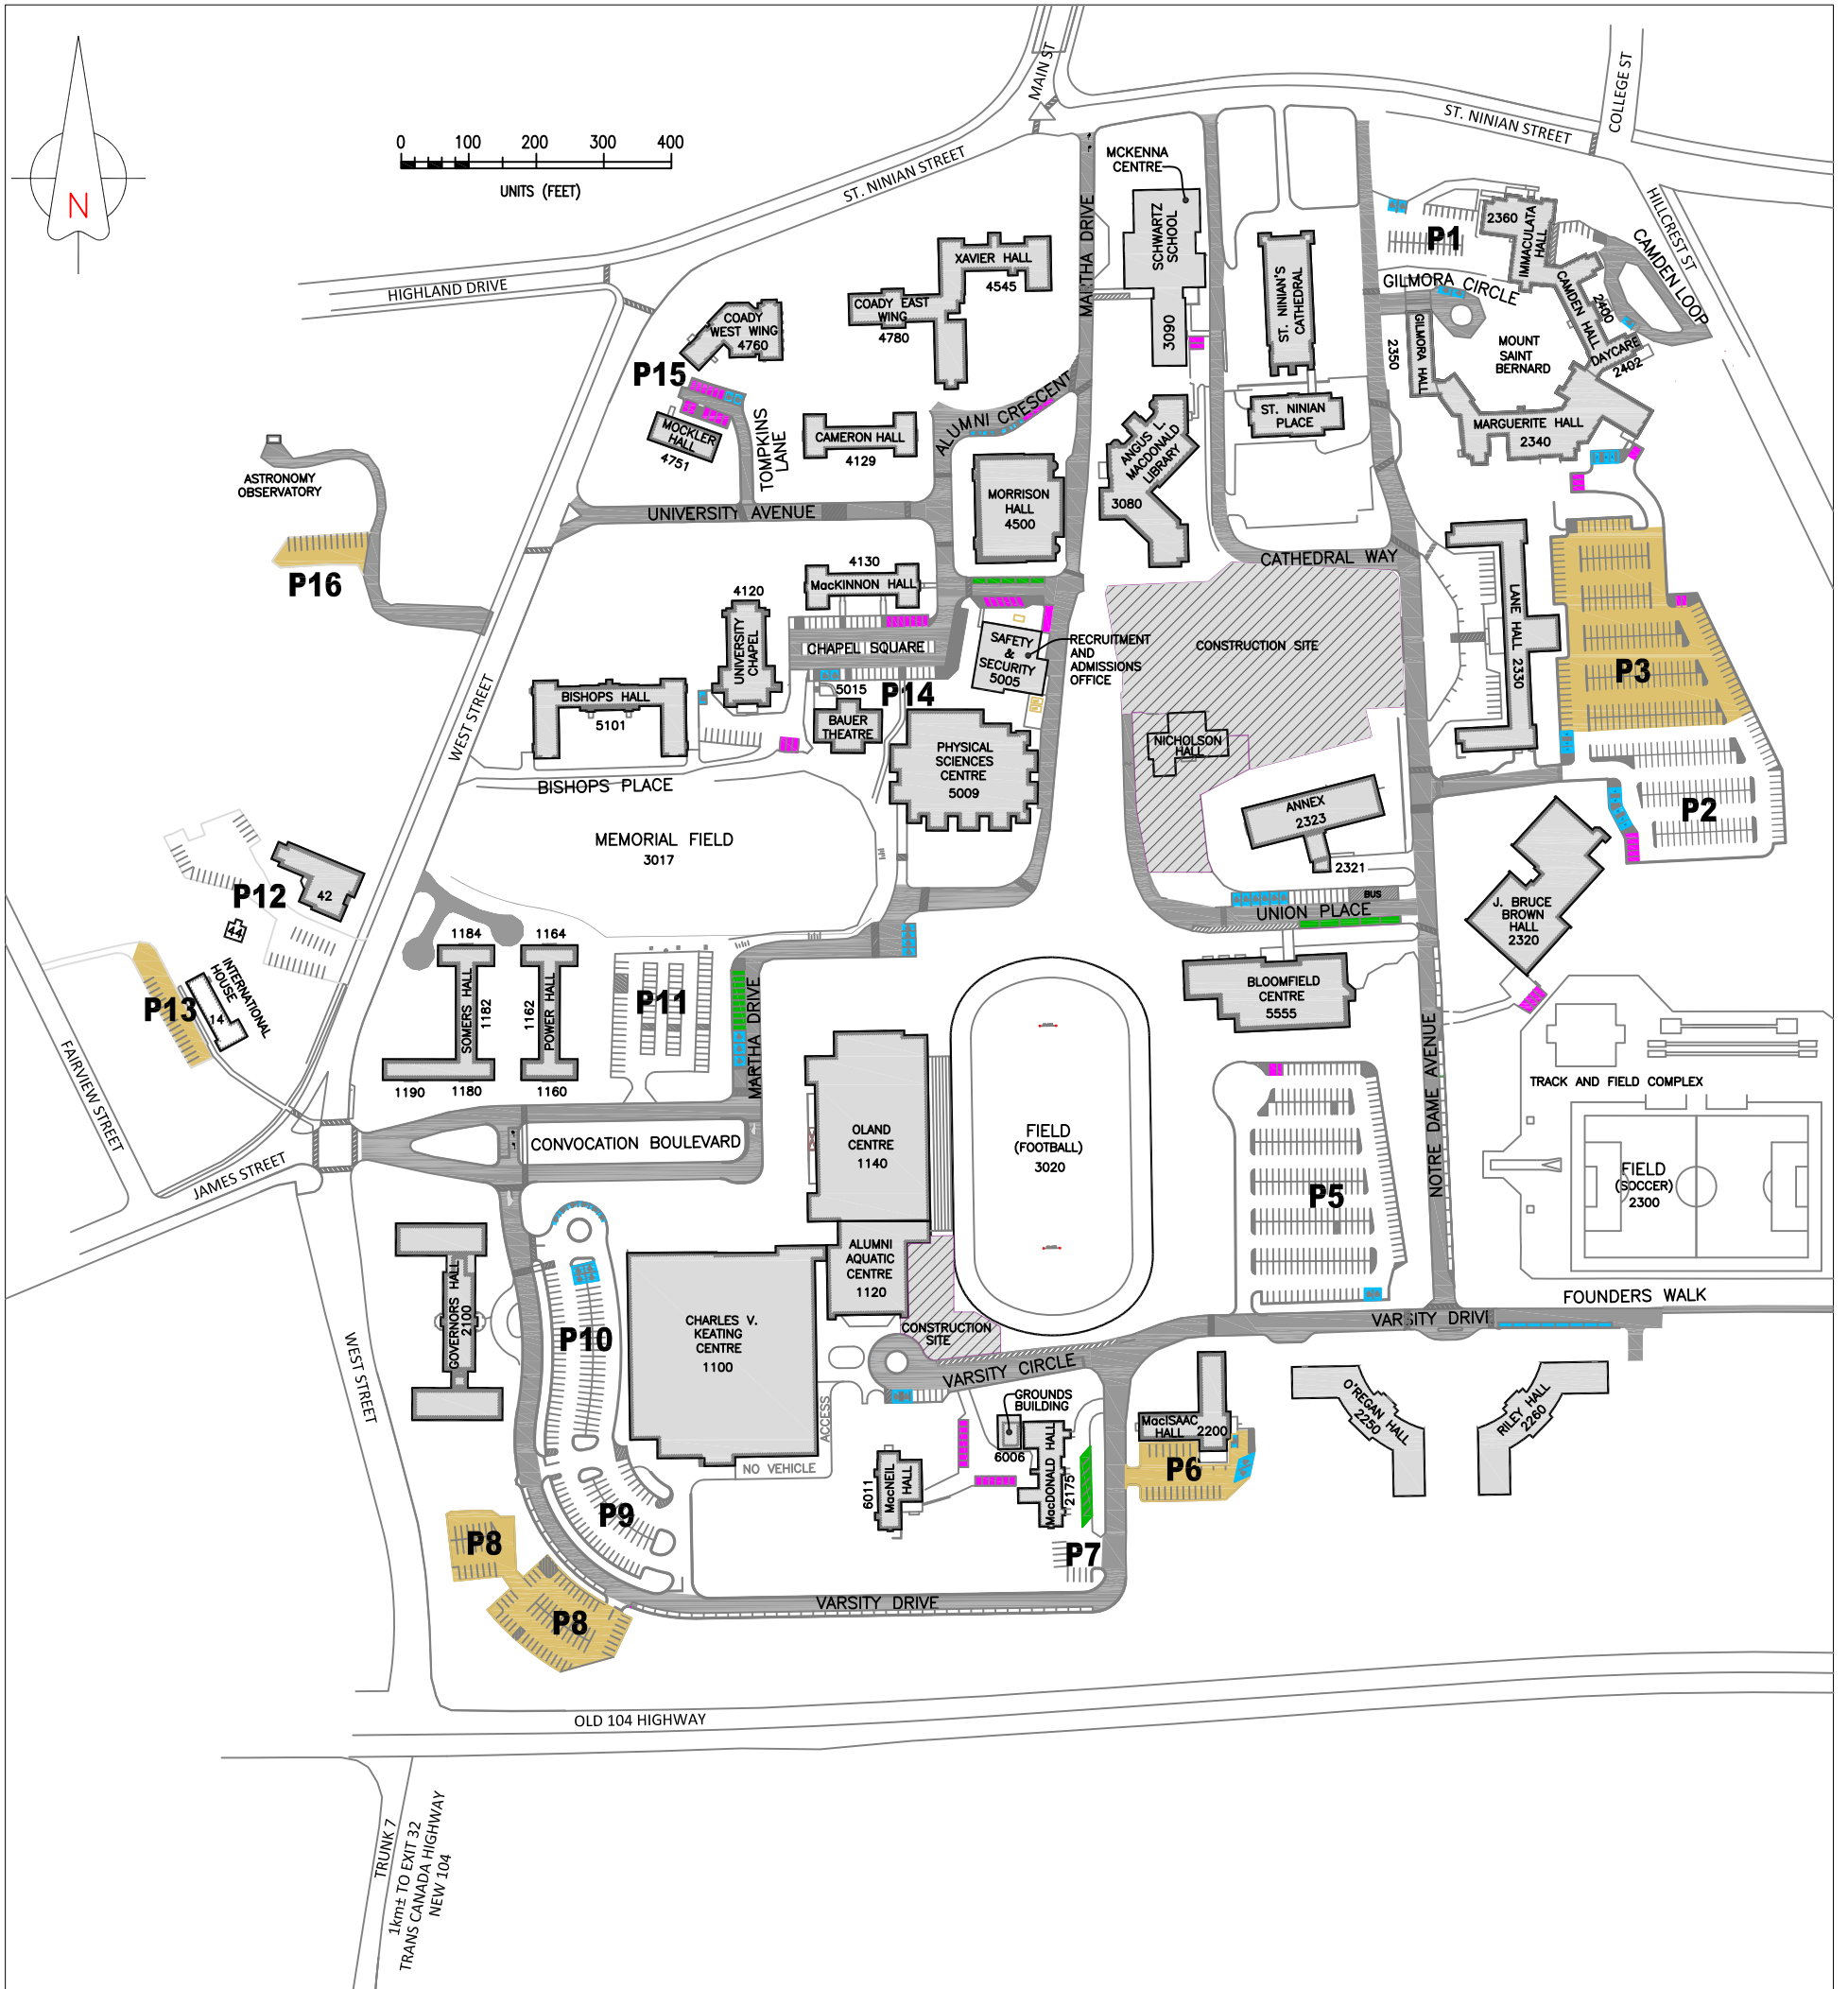

St. Francis Xavier University Parking Map

- DAILY PARKING (6:00 AM - 1:00 AM)**
- ACCESSIBLE PARKING**
- VISITOR PARKING**
- OVERNIGHT PARKING**
- AUTHORIZED PARKING**

LAST UPDATE: AUGUST 20, 2018
 DIGITAL FILE: StFX Parking Plan 20Aug2018.dwg