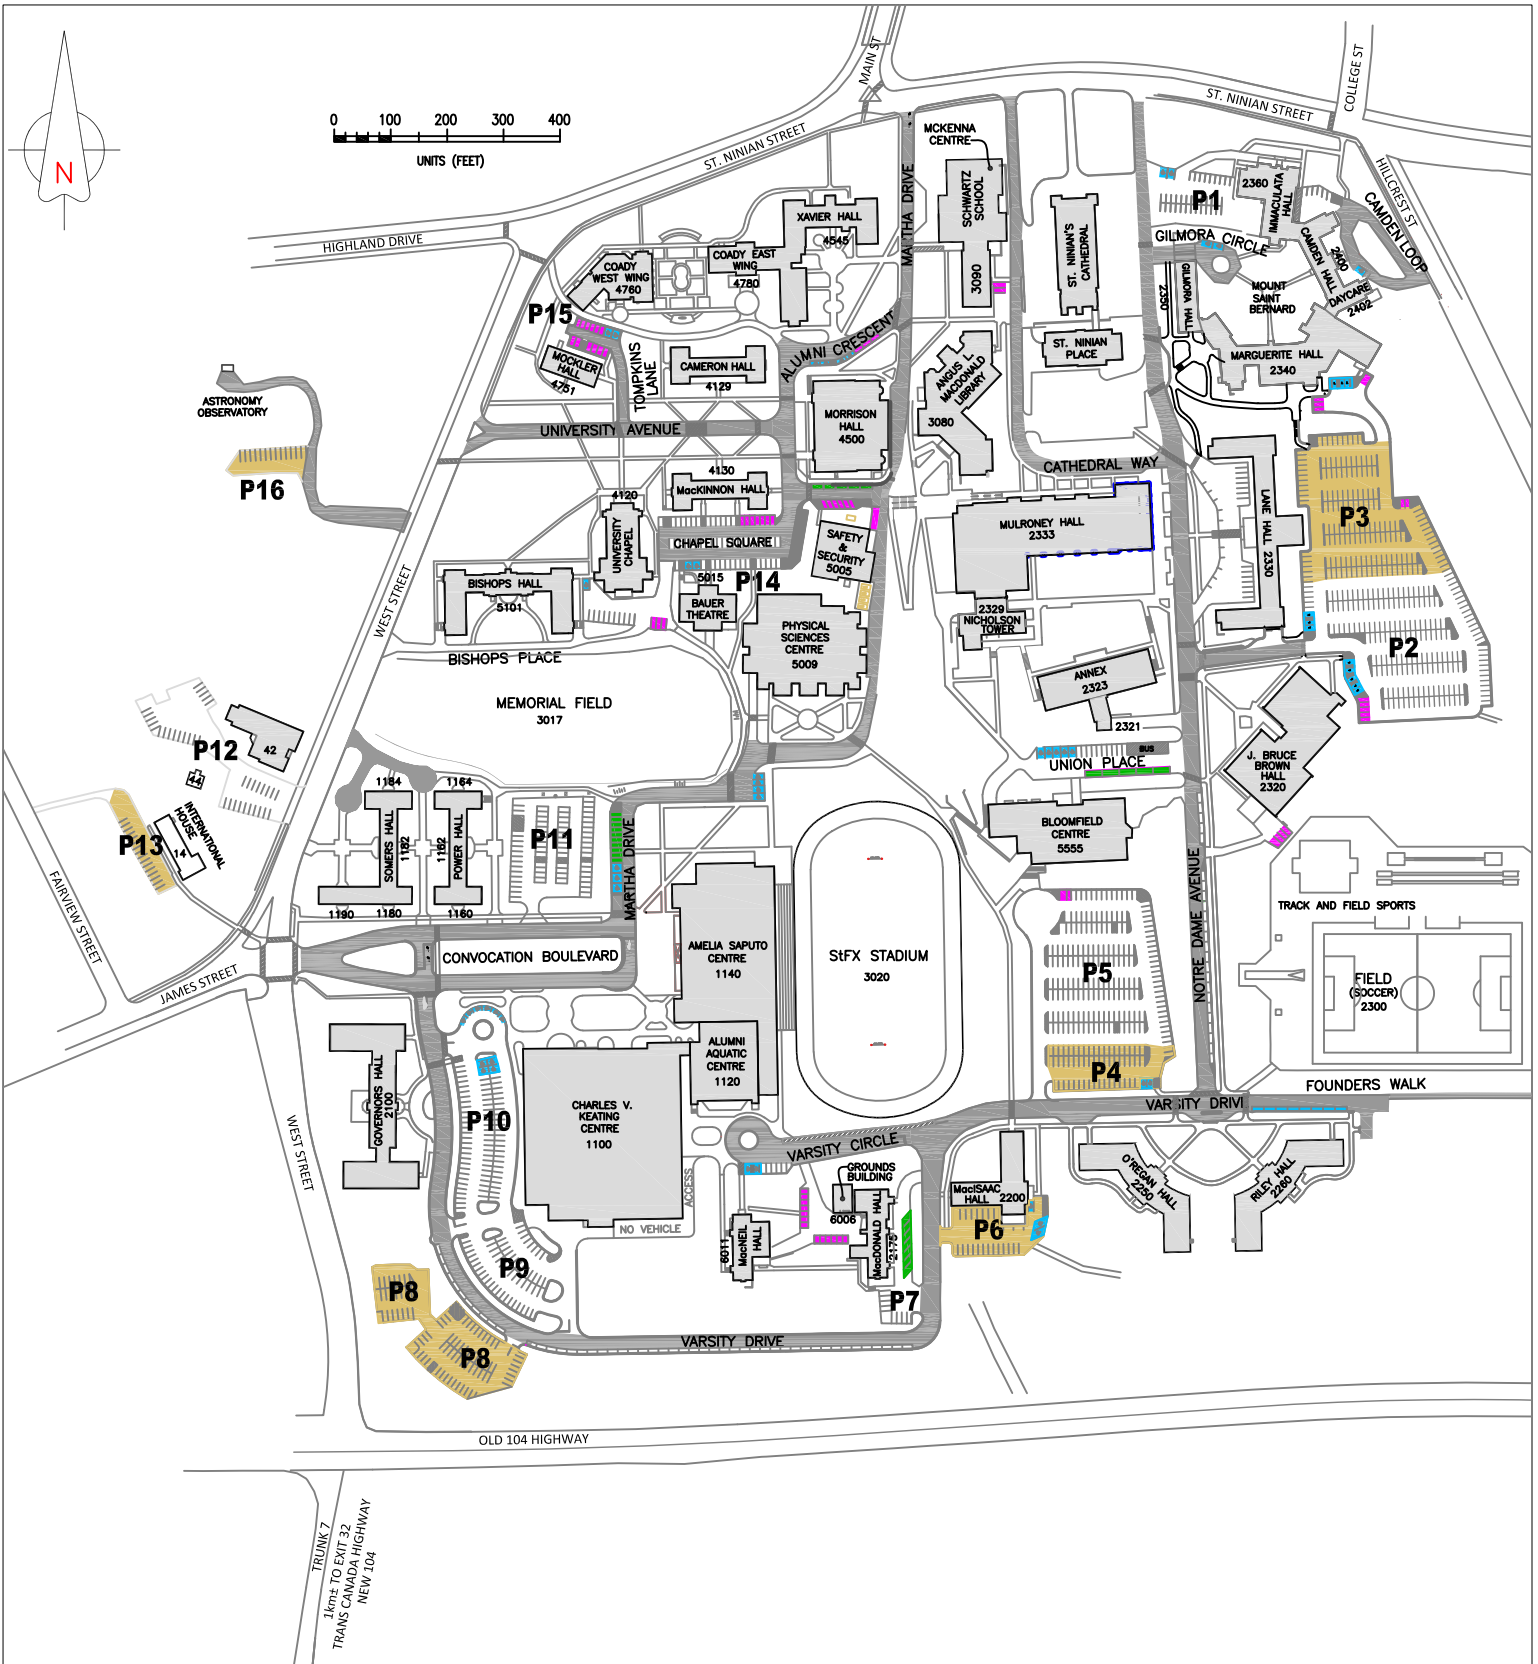

# St. Francis Xavier University Parking Map

- DAILY PARKING (6:00 AM - 1:00 AM)**
- ACCESSIBLE PARKING**
- VISITOR PARKING**
- OVERNIGHT PARKING**
- AUTHORIZED PARKING**

LAST UPDATE: AUGUST 21, 2019  
 DIGITAL FILE: StFX Parking Plan 21Aug2019.dwg